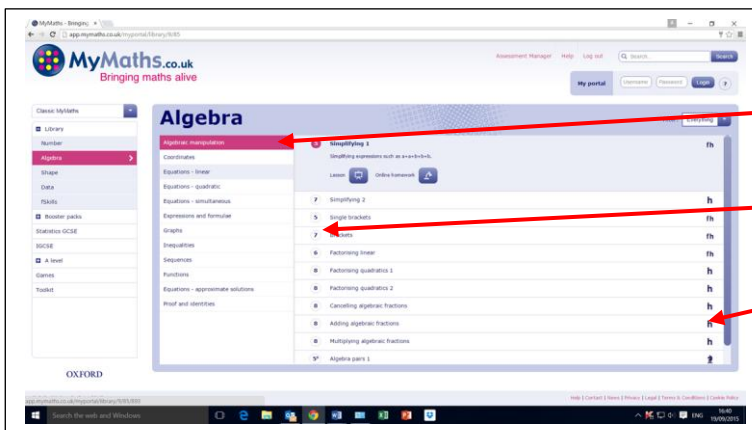

Mymaths

Mymaths homepage.
Insert school login and school password here.

Insert your login and password here.
Your tasks will appear if you have any set.
For revision select a topic area or booster packs here.

Select a topic within the topic area.
The level of the topic is indicated on the left for KS3 and on the right for GCSE

Once you have selected the topic you can select either Lesson or Online homework.
We recommend using the lesson for revision.