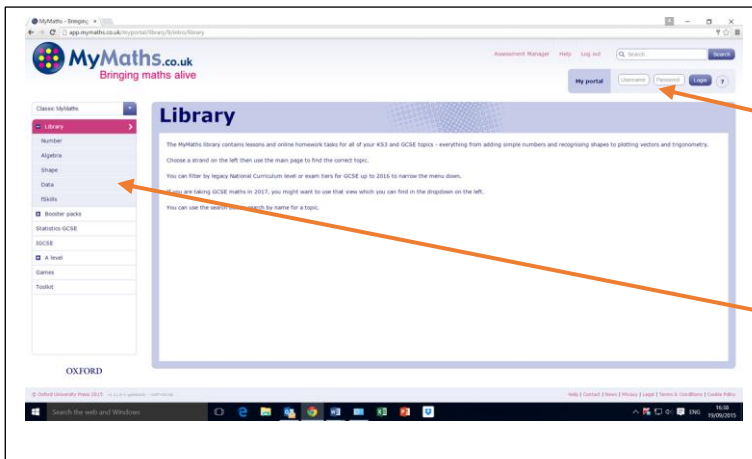

Mymaths

Mymaths homepage.
Insert school login and school password here.

Insert your login and password here.
Your tasks will appear if you have any set.
For revision select a topic area or booster packs here.

Select a topic within the topic area.
The level of the topic is indicated on the left for KS3 and on the right for GCSE

Once you have selected the topic you can select either Lesson or Online homework.
We recommend using the lesson for revision.