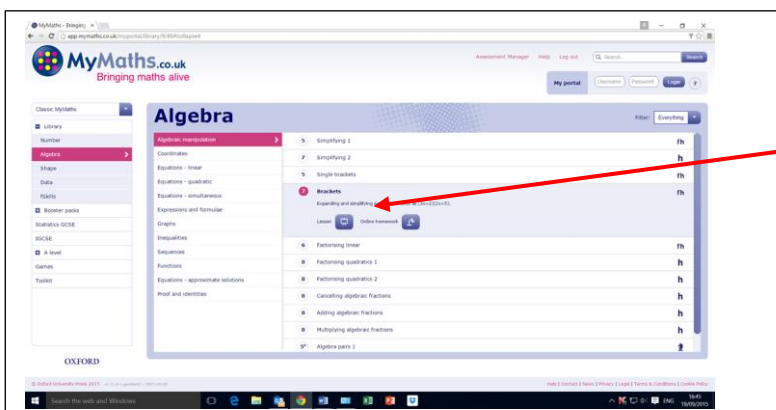

Mymaths

Mymaths homepage.
Insert school login and school password here.

Insert your login and password here.
Your tasks will appear if you have any set.
For revision select a topic area or booster packs here.

Select a topic within the topic area.
The level of the topic is indicated on the left for KS3 and on the right for GCSE

Once you have selected the topic you can select either Lesson or Online homework.
We recommend using the lesson for revision.