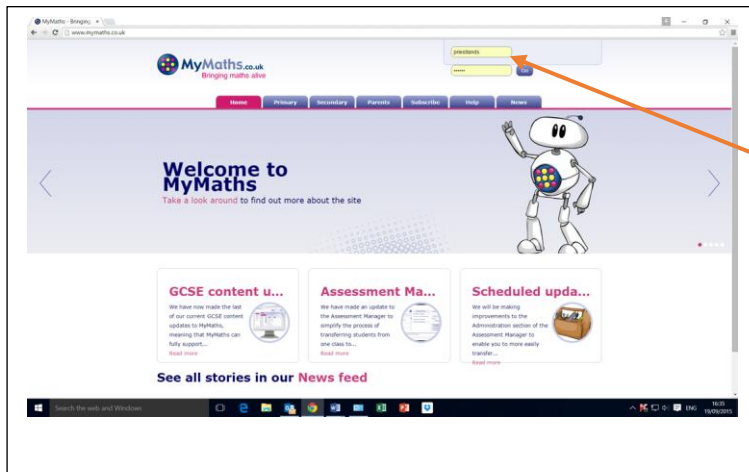

Mymaths

Mymaths homepage.
Insert school login and school password here.

Insert your login and password here.
Your tasks will appear if you have any set.
For revision select a topic area or booster packs here.

Select a topic within the topic area.
The level of the topic is indicated on the left for KS3 and on the right for GCSE

Once you have selected the topic you can select either Lesson or Online homework.
We recommend using the lesson for revision.